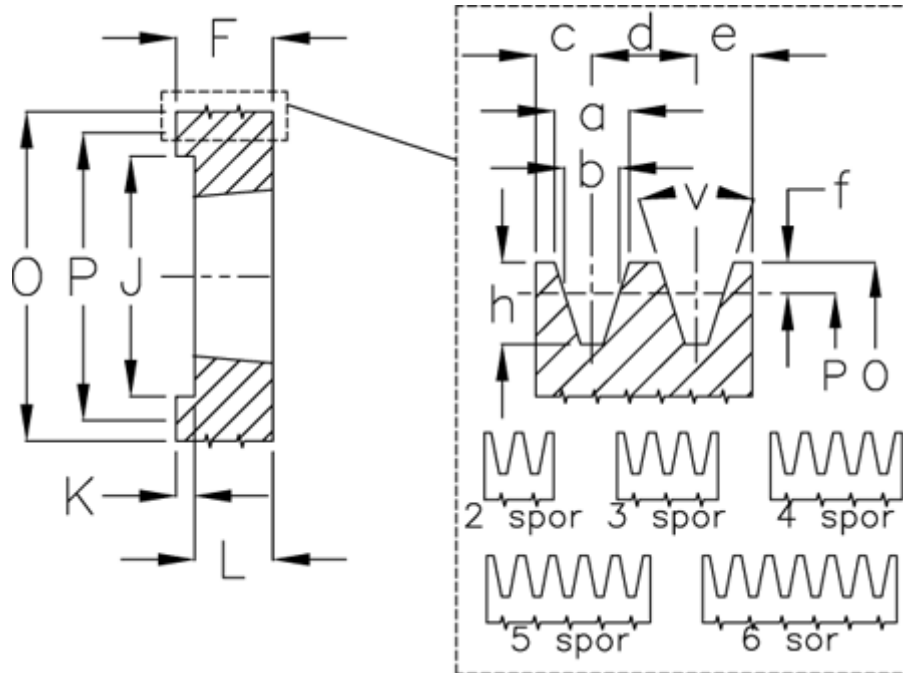

Article number: 604111010002

Description: V-belt pulley SPB 100/2 TL1610

Measures

a	= 16,3	For bush	= 1610	P	= 100
b	= 14	h	= 17,5	Type	= SPB
Bush ζ max	= 42	J	= 62.0	v	= 34 grader
c	= 12,5	K	= 19		
d	= 19	L	= 25		
e	= 12,5	m	= -		
f	= 3,5	Number of ribs	= 2		
F	= 44	O	= 107		